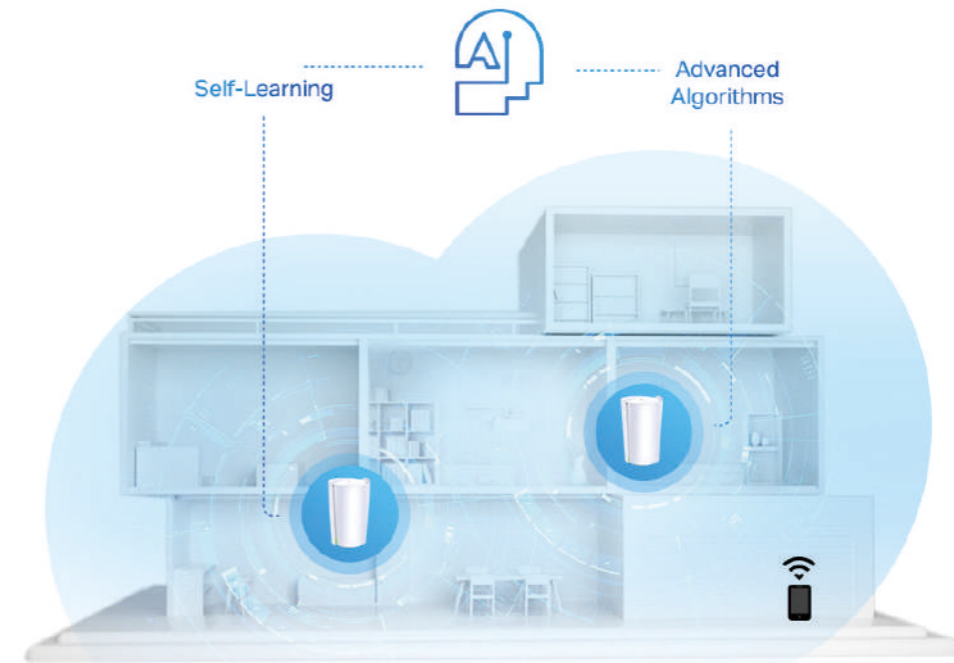

Designed for More Devices

Imbued with OFDMA and MU-MIMO technology, like virtually all TP-Link Wi-Fi 6 products, Deco is aimed at dramatically improving capacity and efficiency in traffic-dense environment. No matter how many devices are running at the same time, everyone is able to enjoy immersive streaming or gaming with no drops or buffering.

connections for up to
200
devices

Smart Antennas Boost Your Seamless Coverage

Deco XE95's built-in smart antennas use intelligent algorithms to auto-detect other Deco units and establish a stronger backhaul between one another to deliver seamless coverage to every corner of your home.

AI-Driven Mesh: Always Learning, Constantly Optimizing

Armed with AI-Driven Mesh, Deco XE95 delivers smart Wi-Fi that follows you wherever you are, without interruption. It automatically learns your network environment, client quality, and user behaviors. Sophisticated algorithms account for various factors so that Deco XE95 provides ideal mesh Wi-Fi, unique to your home. Walk through your home and enjoy seamless streaming at the fastest possible speeds.