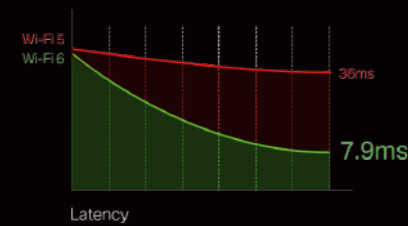

Improved Security - WPA3™

The latest security enhancements provide enhanced protection for personal password safety.