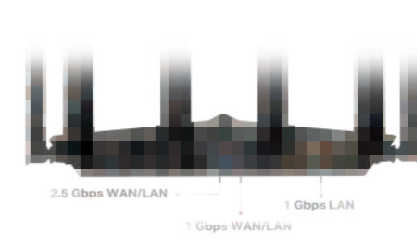

Multi-Gig Wired Performance

Don't waste your gigabit internet access. Archer AXE95's 2.5 Gbps and 1 Gbps WAN/LAN ports offer you max flexibility and boosts your total internet throughput. Three gigabit LAN ports give you full control and blistering data transfer speeds for peak performance.