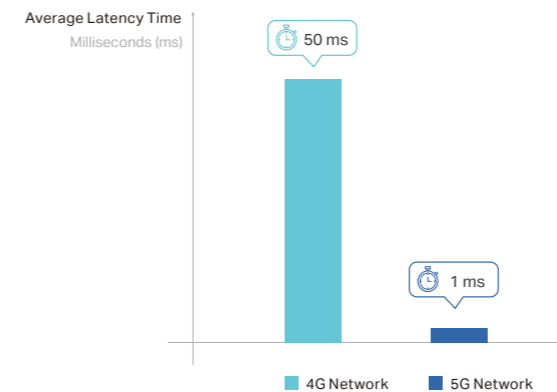

Denser Connection

As the IoT market accelerates, many more devices will be connected to cells, with a million devices per square kilometer under 5G network.