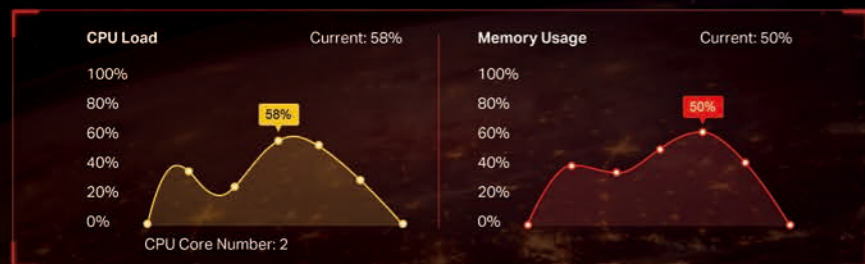

Game Accelerator

Automatically detects and optimizes gaming streams to ensure your gaming stays immersive and keep your network as fast as your reaction speed.¹

GeForce NOW™ QoS Mode

Prioritize your GeForce NOW™ streaming over other internet activities. This specially-tuned QoS mode delivers a smooth and immersive cloud gaming experience.²