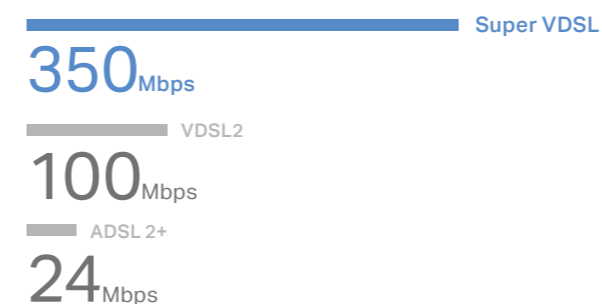

Enjoy Your Network at Full Speed

The Archer VR2100 makes full use of its dual-band Wi-Fi abilities, reaching speeds of up to 1733 Mbps on 5 GHz band and 300 Mbps on 2.4 GHz band. Enjoy a total speed of up to 2.1 Gbps to eliminate latency and buffering from your HD streams and lag from online games.