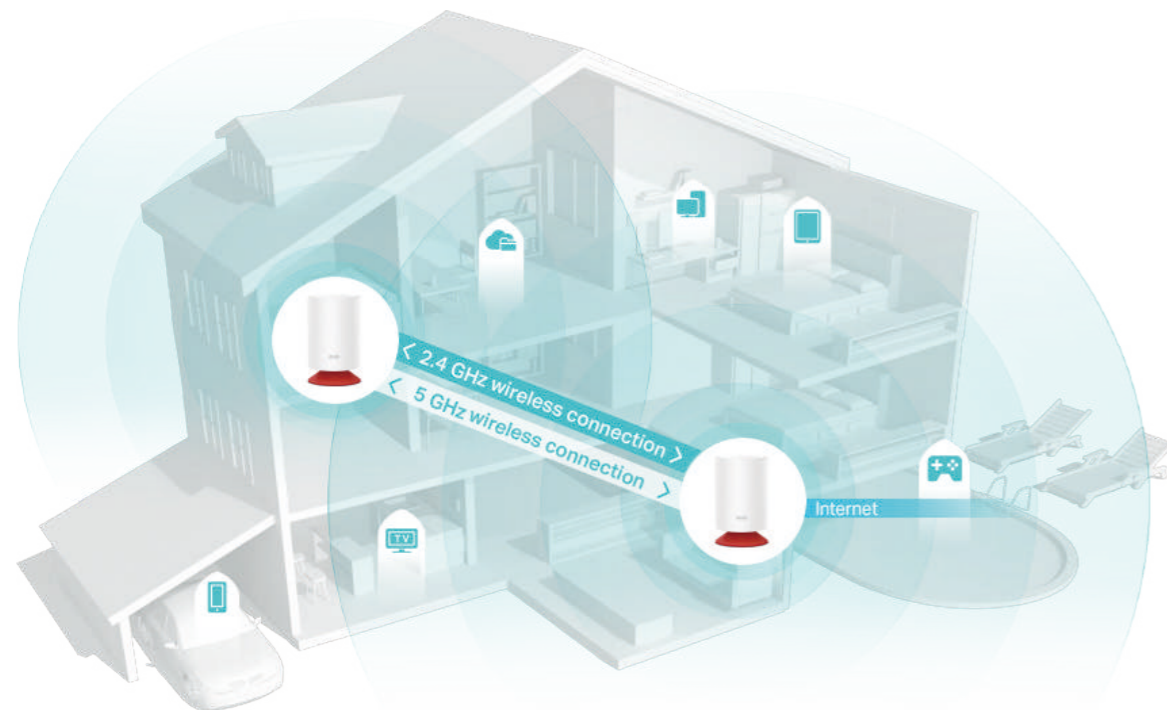

Versatile Connectivity:

Provide 4G LTE, DSL, and Ethernet broadband access, always a way to gain great connections without infinitesimal construction hassle.

4G Failover Backup:

Automatically switch to backup 4G backhaul once previous access fails, ensuring reliable network connectivity anytime.

Compatible with All Deco Models:

Work with any Deco unit to form a unified whole-home network, extend your Wi-Fi coverage simply by adding more Decos.

Corner to Corner Wi-Fi 6 Corner to Corner Voice Control

AX1800 Mesh Wi-Fi 6 System with Smart Speaker

Deco Voice X20

Meet the Superior Mesh Wi-Fi 6

The Deco whole-home mesh Wi-Fi 6 system is designed to deliver a huge boost in coverage, speed, and total capacity. Get the latest mesh Wi-Fi 6 to enjoy a future-proof network that loads faster and connects all of your devices.

Alexa Built-In

With Amazon Alexa built-in, Deco Voice transforms your smart home. Manage your smart home devices, get today's weather, make changes to your schedule, and queue your favorite playlists. All you have to do is ask Alexa.