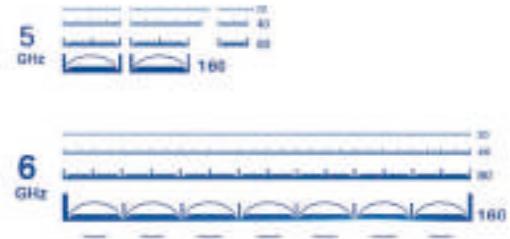

Wi-Fi 6E

Beyond the Boundaries of Wi-Fi 6

Wi-Fi 6E means Wi-Fi 6 extended to the 6 GHz band. 6 GHz is the new frequency band ranging from 5.925 GHz to 7.125 GHz, allowing up to 1,200 MHz of additional spectrum. Access to the 6 GHz frequency brings more bandwidth, faster speeds, and lower latency.

5th Generation of Cellular Networks

6 GHz Band Makes a Difference

Wider Lanes for Faster Speeds

6 GHz band allows for 7 additional 160 MHz channels that double bandwidth and throughput, enabling more simultaneous transmissions at the highest possible speeds.