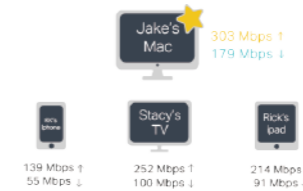

Content Filter

Bedtime

Time Rewards

› **Quality of Service (QoS)**

With QoS, assign bandwidth to the devices you use most to keep them running their best. Simple controls let you prioritize bandwidth for streaming, gaming, surfing, and video chatting.