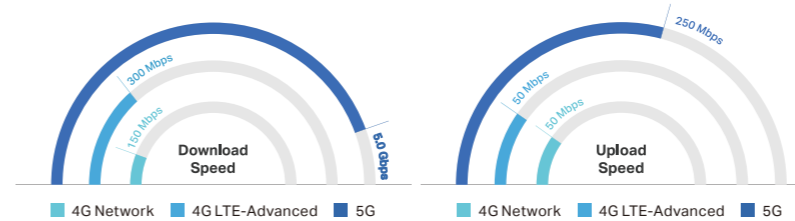

The 6th Generation of Wi-Fi

Wi-Fi 6 is designed to improve the overall spectral efficiency, especially in dense usage scenarios.

Faster Speeds

Wi-Fi 6 single stream's speed has been raised to 1.2 Gbps – 20% faster than connecting through a gigabit Ethernet. More devices can share high-speed Wi-Fi at the same time.

Larger Capacity

OFDMA and MU-MIMO make Wi-Fi sharing enjoyable by dramatically improving the efficiency of Wi-Fi transmission.

Higher Efficiency

Target Wake Time schedules transmissions and allows a power saving 20 MHz stream to coexist with a high speed 160 MHz stream. BSS Color improves efficiency by avoiding unnecessary slowdown and minimizing Wi-Fi interference.

Faster Speeds

5G's download speed has been raised to 5.0 Gbps (based on R15 Sub-6 GHz)—16.7× faster than 4G LTE-Advanced and 33× than 4G LTE. For example, a 5G device can download a 3 GB file in 35 seconds when it reaches the download speed of 700 Mbps.