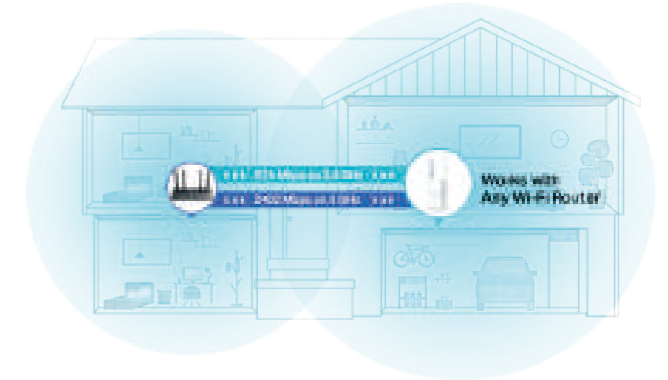

TP-Link Wi-Fi Range Extenders help eliminate dead zones by boosting your wireless networks in your home and office. This ensures that your mobile, media, and computer devices are always connected and ready for wireless action.

Go Beyond Speed with Wi-Fi 6

AX3000 Wi-Fi 6 Range Extender

RE705X

Wi-Fi Dead-Zone Killer

Eliminate Wi-Fi dead zones with extended Wi-Fi coverage at a combined speed of up to 3 Gbps.

Cutting-Edge Wi-Fi 6

The latest Wi-Fi technology makes annoying lag, endless loading, and dead spots a thing of the past. Enjoy the future of faster network loads and more connections.