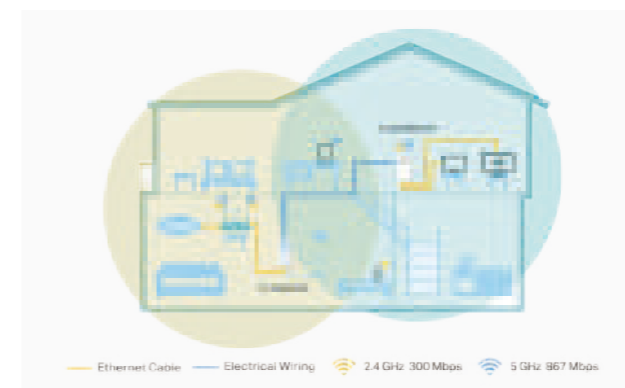

▶ Enjoy a Stable, Seamless Wi-Fi

With OneMesh™ Technology, the TL-WPA8631P KIT works with your existing OneMesh™ Router to form a unified Mesh network. No more switching Wi-Fi network names, enjoy uninterrupted streaming when moving around your home and manage your wireless network all with the tpPLC app.