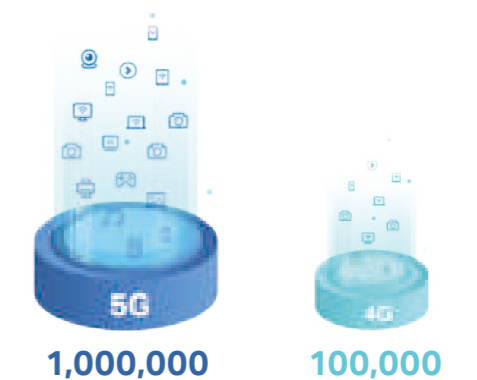

The 6th Generation of Wi-Fi

Wi-Fi 6 is designed to improve the overall spectral efficiency, especially in dense usage scenarios.

Faster Speeds

Wi-Fi 6 single stream's speed has been raised to 1.2 Gbps – 20% faster than connecting through a gigabit Ethernet. More devices can share high-speed Wi-Fi at the same time.

Faster Speeds

5G's download speed has been raised to 5.0 Gbps (based on R15 Sub-6 GHz)—16.7× faster than 4G LTE-Advanced and 33× than 4G LTE. For example, a 5G device can download a 3 GB file in 35 seconds when it reaches the download speed of 700 Mbps.

Lower Latency

Taking a giant leap forward in connectivity, 5G brings fast responsive network connections to tomorrow's mobile devices, which greatly enhances the experience when you play real-time games. The low latency also helps the emerging IoT industry as shown below.

Denser Connection

As the IoT market accelerates, many more devices will be connected to cells, with a million devices per square kilometer under 5G network.

The Number of Devices per 1 km² Supports

5G Promises a More IoT-Friendly Ecosystem