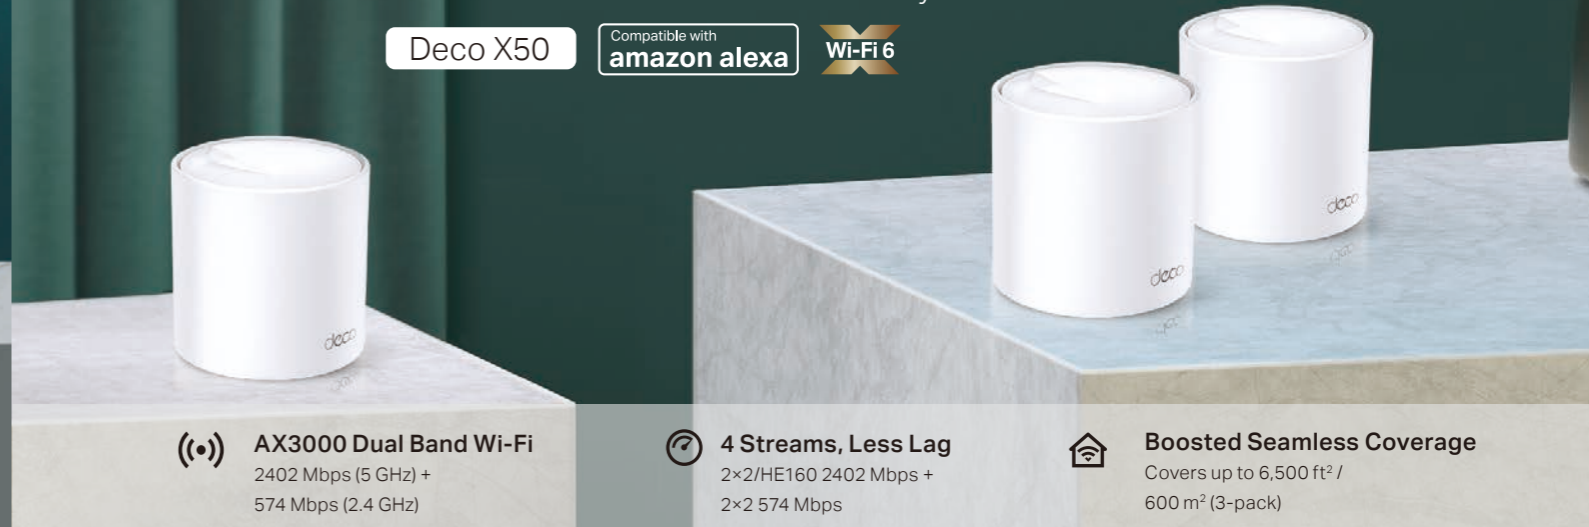

More Connections

Connect up to
200 devices

Superior Mesh Wi-Fi, Everywhere

AXE5400 Whole Home Mesh Wi-Fi 6E System

Connect More, Cover Everything

AX3000 Whole Home Mesh Wi-Fi 6 System

- AX3000 Dual Band Wi-Fi**
2402 Mbps (5 GHz) + 574 Mbps (2.4 GHz)
- 4 Streams, Less Lag**
2x2/HE160 2402 Mbps + 2x2 574 Mbps
- Boosted Seamless Coverage**
Covers up to 6,500 ft² / 600 m² (3-pack)

Deco XE95

AXE7800 Whole Home Mesh Wi-Fi 6E System

- AXE7800 Tri-Band Wi-Fi**
2402 Mbps (6 GHz) + 4804 Mbps(5 GHz) + 574 Mbps (2.4 GHz)
- Wi-Fi Dead-Zone Killer**
Cover up to 6,000 ft² / 560 m² (2-pack)
- 2.5 Gbps Wired Speed**
1x 2.5 Gbps WAN/LAN Port + 2x Gigabit WAN/LAN Ports
- Smart Antennas**
2 Smart Antennas + 4 High-Gain Antennas
- Improved Capacity**
Connections over 200 devices