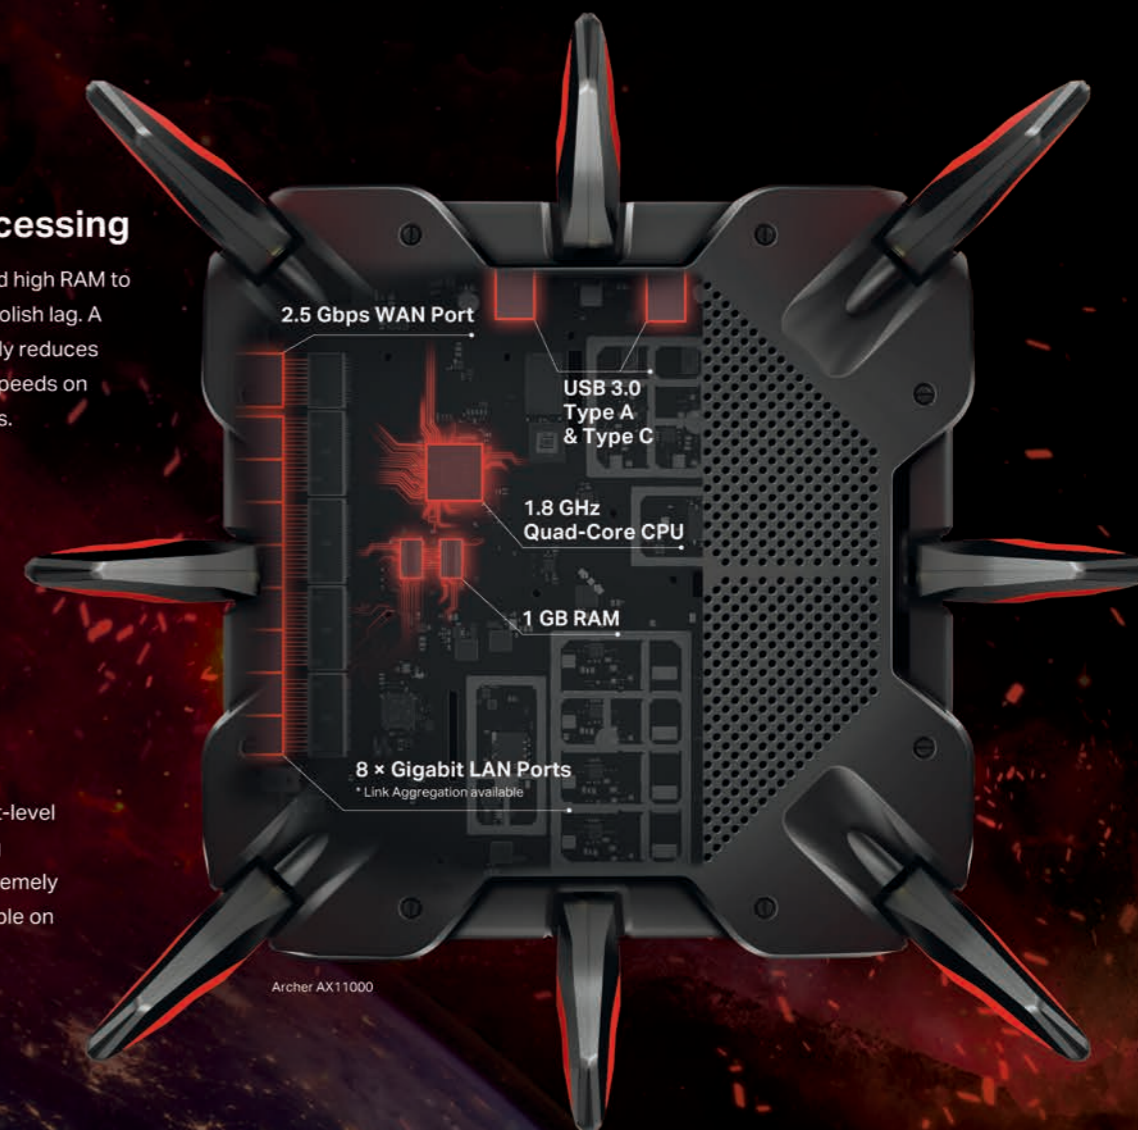

2.5 Gbps Wired Connections

Unleash the potential of your next-level bandwidth network. The Multi-Gig solution—a 2.5 Gbps port for extremely fast wired connections—is available on Archer AX11000 and GX90.