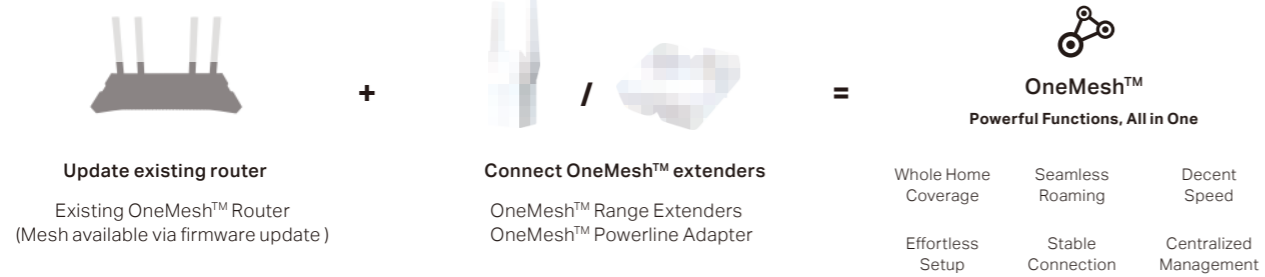

AI-Driven Mesh

Router + Range Extenders

Connect to the Optimal Deco

AI-Roaming guides your device connections to the optimal Deco according to the loading conditions of each node to efficiently utilize your network bandwidth.

Perfectly Timed Roaming

AI-Roaming learns and records the roaming habits of your devices from experience, and sends well-timed roaming invitations when the devices are most likely to accept them. This greatly improves overall roaming efficiency.

A Customized Mesh Solution

How a mesh network is internally bridged directly affects your Wi-Fi performance. AI-Driven Mesh comprehensively weighs factors that influence your Wi-Fi, all while establishing a mesh network. These factors include the number of your mesh nodes, their product types, and how they connect with each other. After analyzing all of these, AI-Driven Mesh custom creates the ideal mesh Wi-Fi solution for you.

› **Unique Home Mesh Solution**

› **Upgrade Your Home Network**

Eliminate Wi-Fi Dead Spots

Maintains a strong Wi-Fi network that covers every point of your home.

Stays Fast, Always

Keeps your network running at top speed by choosing the fastest connection path.