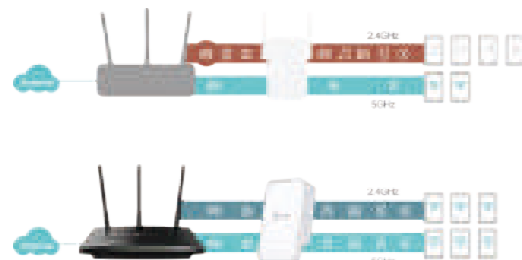

A Customized Mesh Solution

How a mesh network is internally bridged directly affects your Wi-Fi performance. AI-Driven Mesh comprehensively weighs factors that influence your Wi-Fi, all while establishing a mesh network. These factors include the number of your mesh nodes, their product types, and how they connect with each other. After analyzing all of these, AI-Driven Mesh custom creates the ideal mesh Wi-Fi solution for you.

› **Unique Home Mesh Solution**

› **Upgrade Your Home Network**

Eliminate Wi-Fi Dead Spots

Maintains a strong Wi-Fi network that covers every point of your home.

Stays Fast, Always

Keeps your network running at top speed by choosing the fastest connection path.