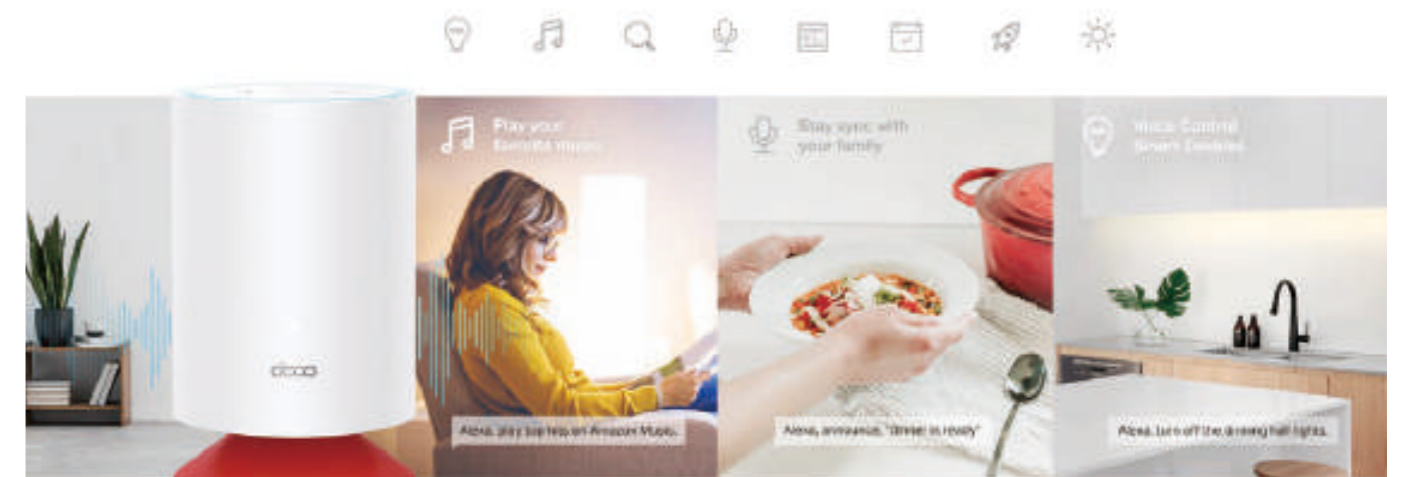

Alexa Built-In

With Amazon Alexa built-in, Deco Voice transforms your smart home. Manage your smart home devices, get today's weather, make changes to your schedule, and queue your favorite playlists. All you have to do is ask Alexa.

Corner to Corner Acoustic Experiences

A powerful acoustic solution delivers premium sound throughout your home. Stream audio through Amazon Music, Spotify, Pandora, Tune in, and other platforms, cast your favorite songs or podcasts anywhere in your home.