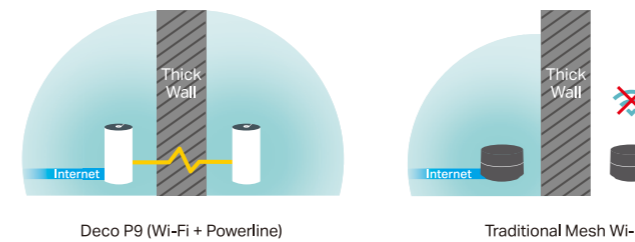

Deco Voice X20

AX1800 Mesh Wi-Fi 6 System with Smart Speaker

- AX1800 Dual-Band Wi-Fi**
1201 Mbps(5GHz) + 574 Mbps (2.4 GHz)
- Wi-Fi Dead-Zone Killer**
Cover up to 4,000 ft² / 370 m² (2-pack)
- Alexa Built-In**
Enjoy Whole-Home Voice Control with Alexa

Whole Home Mesh Wi-Fi 5 System

Fast. Stable. Everywhere.

Whole Home Hybrid Mesh WiFi System
AC1200 + AV1000

Deco P9

Compatible with
amazon alexa

Mesh Wi-Fi + Powerline Hybrid Bandwidth

Deco P9 combines dual-band Wi-Fi and powerline to transmit data between Deco units, delivering a whole home Wi-Fi coverage up to 6,000 ft² / 560 m² for you.

Works through Walls

Powerline technology uses your home's electrical wiring to create stronger connections between Deco units, reducing the impact of walls and other obstacles on signal.

Boosted Speeds

Powerline and wireless connections work together to transmit data between Deco units. The total network speed is greatly improved compared with using Wi-Fi only.

- Dual-Band Wi-Fi + Powerline** - AC1200 dual-band Wi-Fi + AV1000 powerline combines for speeds of up to 2200 Mbps: 867 Mbps (5 GHz) and 300 Mbps (2.4 GHz) and 1000 Mbps powerline.
- Connect More Devices** - Deco handles traffic from even the busiest network, providing lag-free connections up to 100 devices.
- Seamless Roaming** - Deco units work together to form a unified network. Walk through your home and stay connected with the fastest possible speeds.
- MU-MIMO Technology** - Simultaneously transfers data to multiple devices for faster performance.
- Quality of Service** - Prioritize devices for faster performance when needed.
- Robust Parental Controls** - Manage content and control when each device can access the internet.
- Setup Made Easier than Ever** - The Deco app walks you through setup step by step.
- Great Compatibility** - All Decos work together.